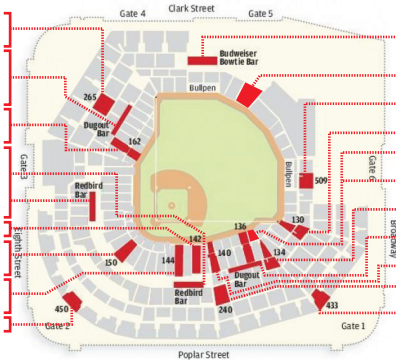

265 (*Captain's Corner*)
DUGOUT BAR
(L1, 3rd Base sides)
162 (*Ballpark Favorites*)
CARDINALS
REDBIRD BARS
(L2, 1st & 3rd Base sides)
142
150 (*Backstop Bar*)
144 (*Food Network Cart*)
450

BUDWEISER BOWTIE BAR (*L2, Left Field side*)
597
509 (*Broadway BBQ*)
130
135
136 (*Farmers Market*)
134
DUGOUT BAR (*L1, 1st Base sides*)
140
240
433 (*Cuervo Cantina*)